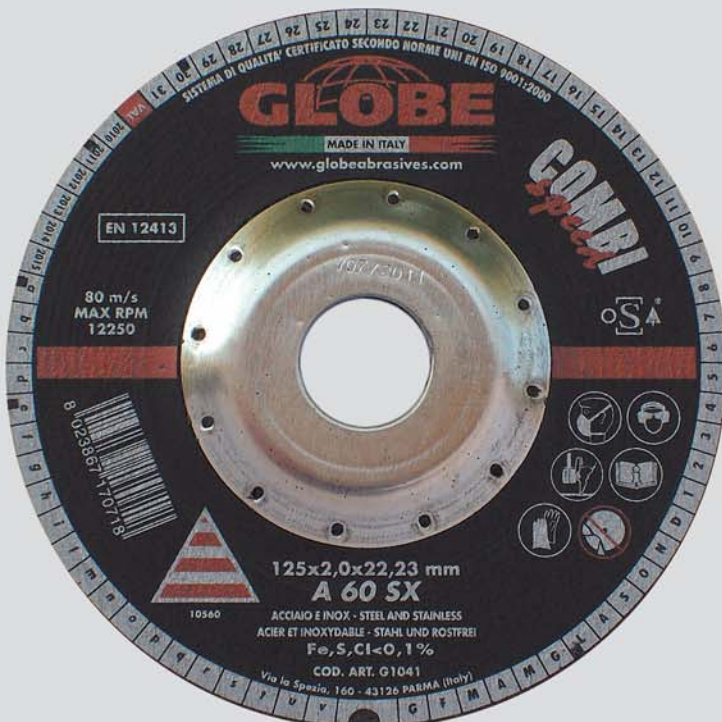

member of 

COMBI *Speed*

TAGLIO VELOCE

COUPAGE RAPIDE

QUICK CUT

2 mm.

e...!!!

SBAVATURA SICURA

SAFE GRINDING

EBARBAGE EN SECURITE

GLOBE TRADING s.r.l.

Via La Spezia, 160 - 43126 PARMA - ITALY - Tel. 0521 293943 - Fax 0521 940886
www.globeabrasives.com - E-mail: italy@globeabrasives.com - world@globeabrasives.com

member of 

115x2,0x22,23 A 60 SX
cod. art. G1039

**CON COMBI SPEED TAGLI E
SBAVI IN SICUREZZA CON
LA STESSA MOLA**

**WITH COMBI SPEED CUT
AND GRIND SAFELY WITH
THE SAME ABRASIVE WHEEL**

125x2,0x22,23 A 60 SX
cod. art. G1041